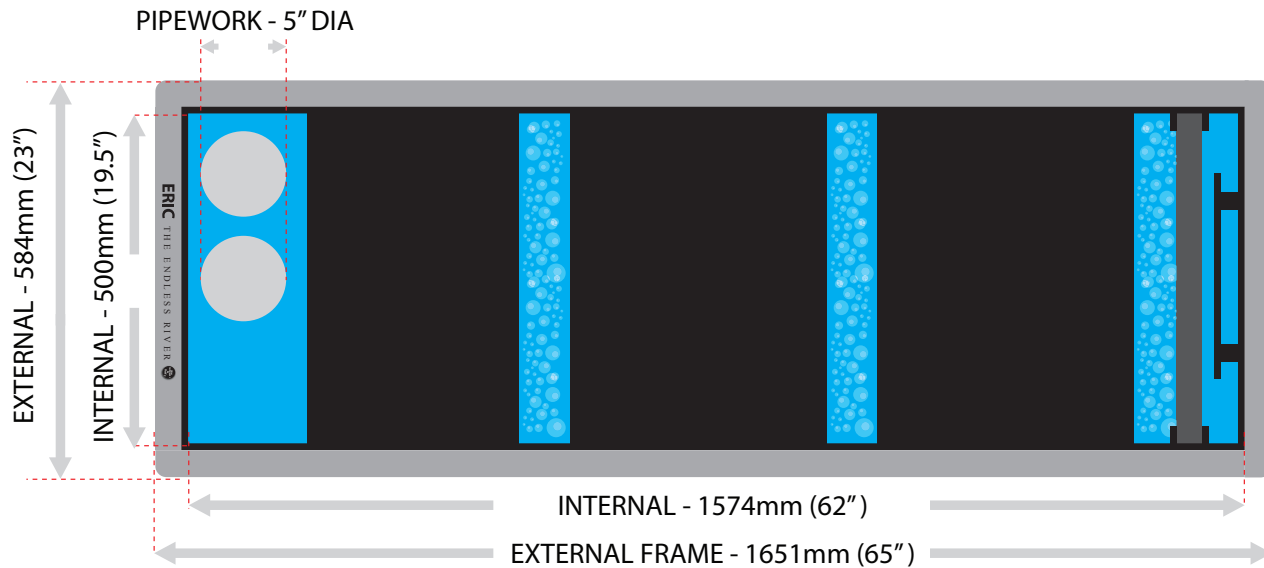

Dimensions - Section View

Length	
BRUSH BOX INTERNAL	482mm (19")
BIOLOGICAL INTERNAL	1066mm (42")
EXTERNAL	1574mm (62")

Height	
INTERNAL	457mm (20")
EXTERNAL	558mm (22")

Dimensions - Plan View

Length	
INTERNAL	1574mm (62")
EXTERNAL	1651mm (65")

Width	
INTERNAL	495mm (19.5")
EXTERNAL	584mm (23")