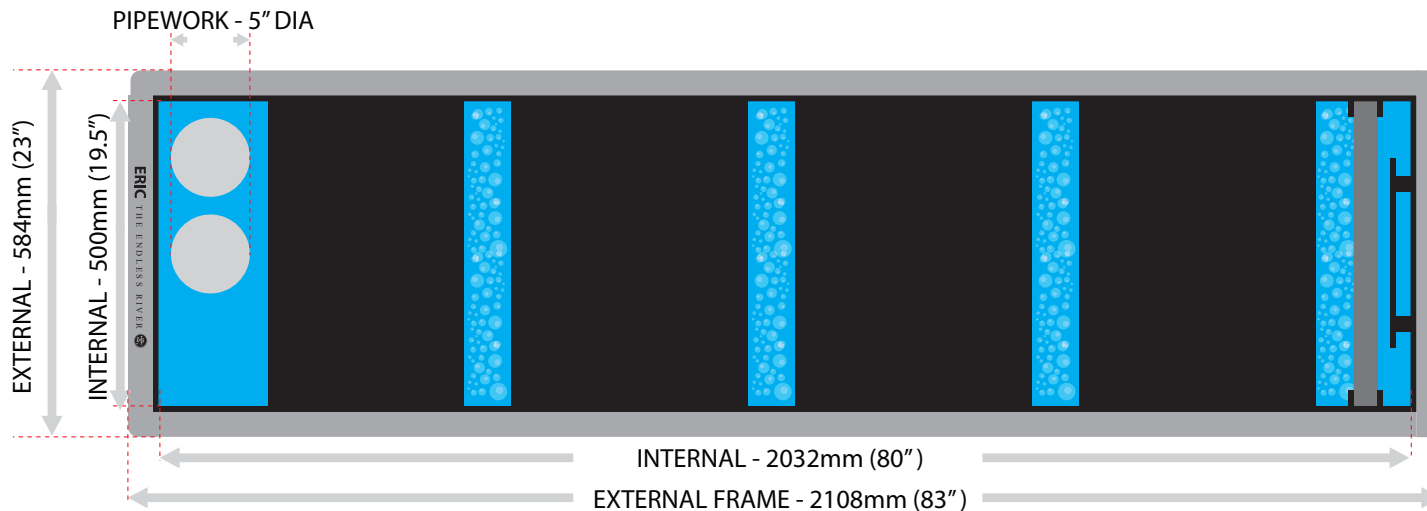

Dimensions - Section View	
Length	
BRUSH BOX INTERNAL	482mm (19")
BIOLOGICAL INTERNAL	1524mm (60")
EXTERNAL	2032mm (80")
Height	
INTERNAL	457mm (20")
EXTERNAL	558mm (22")

Dimensions - Plan View	
Length	
INTERNAL	2032mm (80")
EXTERNAL	2032mm (83")
Width	
INTERNAL	495mm (19.5")
EXTERNAL	584mm (23")